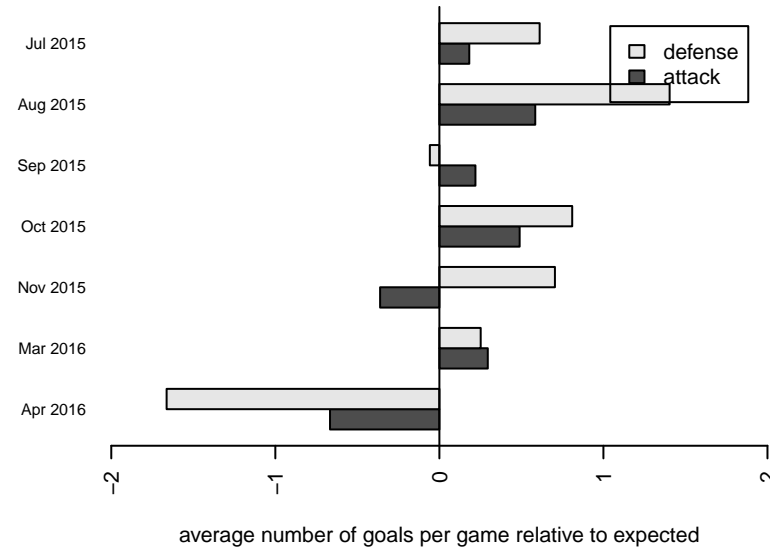

Performance relative to 13 month average