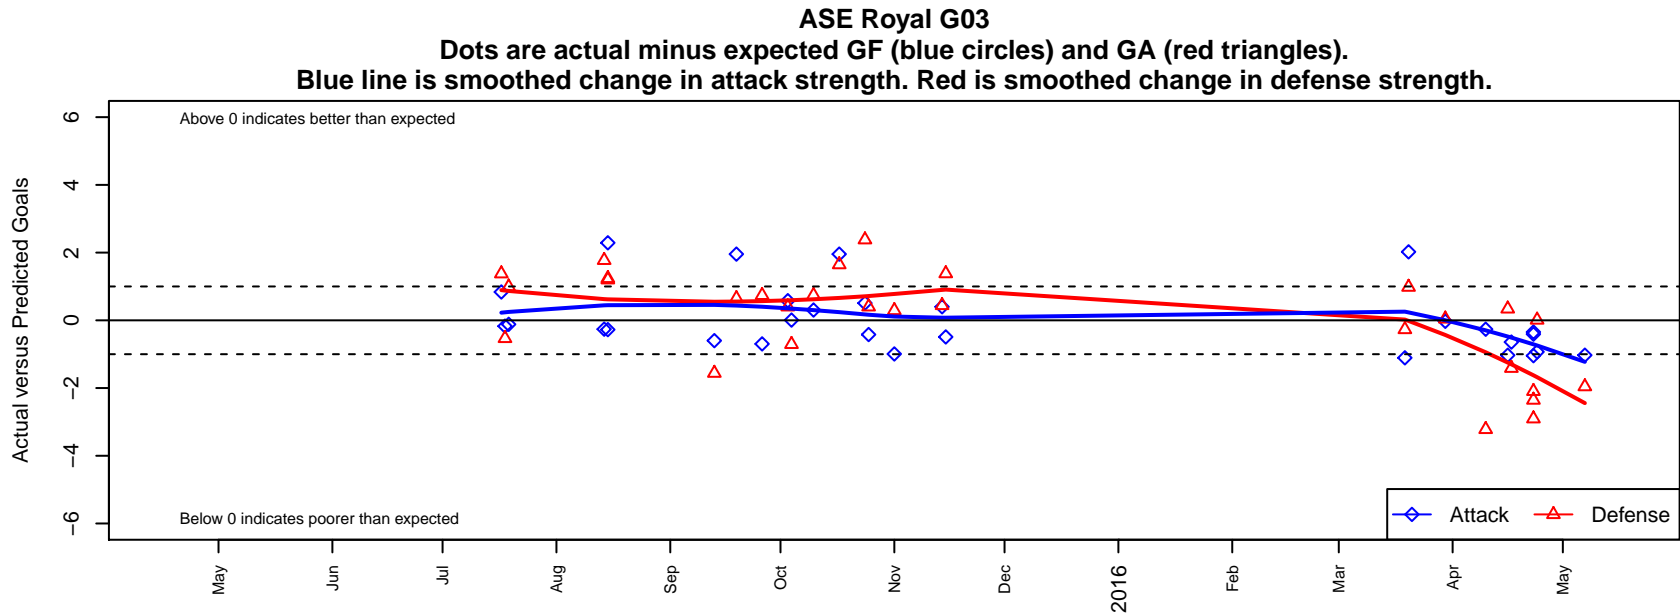

2015 Skagit Super Cup U12 Gold

2015 PSPL Classic 1 U12

2015 Spr PSPL-Inland Div 1 U12

2015 WA Cup GU12 Gold/Silver U12

**attack and defense variance (black dot)
relative to other teams
and top 10 in region**