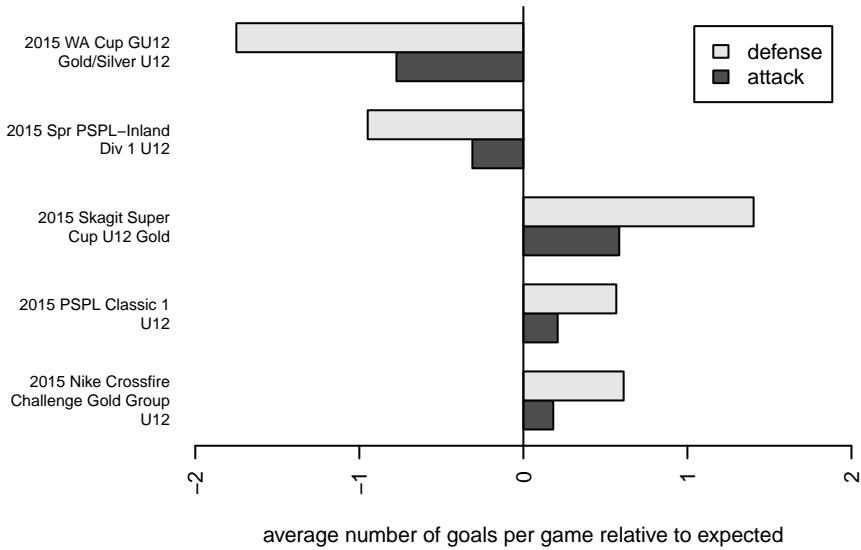

Performance relative to 13 month average