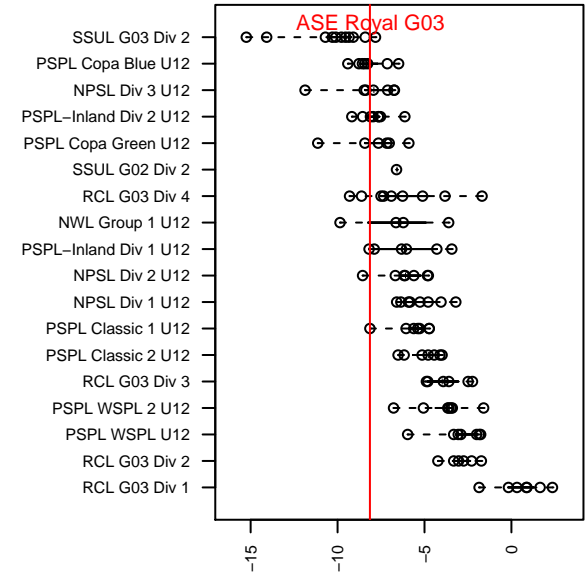

**attack and defense rating
relative to others at age
and all opponents in last 13 months**